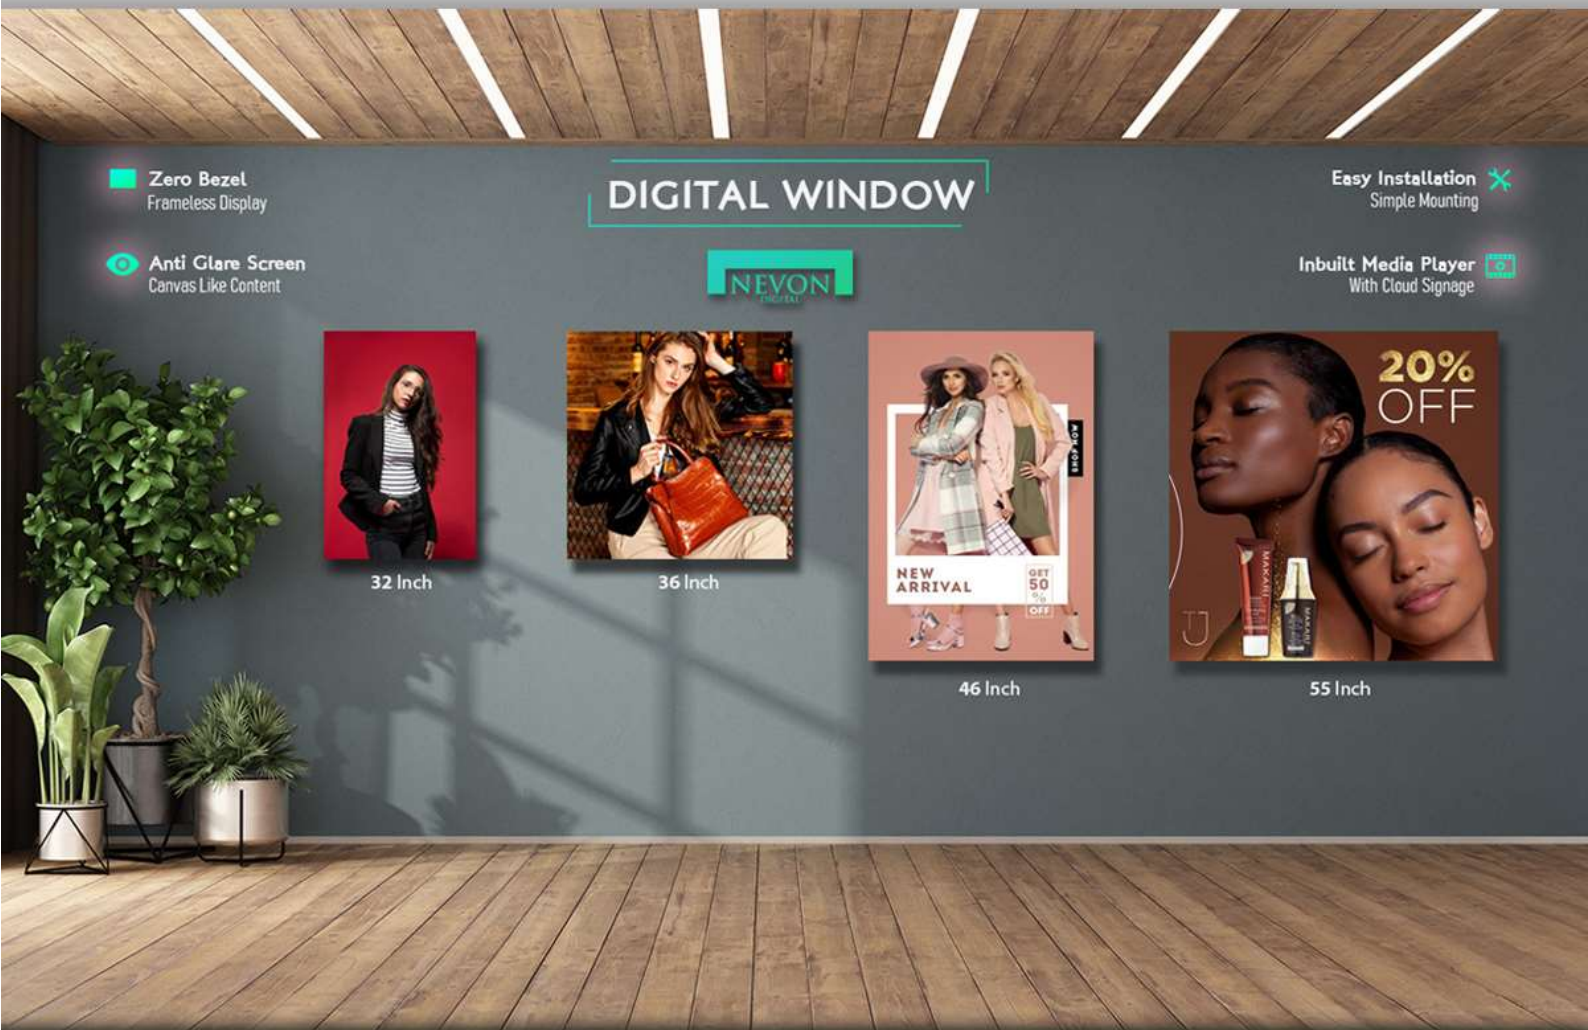

36 Inch

**Diagonal Size:** 36 Inch  
**Dimensions (W x H)**  
2.1 x 2.1 ft  
640 x 640 mm  
**Pixel Pitch:** P2/P1.5

46 Inch

**Diagonal Size:** 46 Inch  
**Dimensions (W x H)**  
2.1 x 3.2 ft  
640 x 960 mm  
**Pixel Pitch:** P2/P1.5

55 Inch

**Diagonal Size:** 55 Inch  
**Dimensions (W x H)**  
3.2 x 3.2 ft  
960 x 960 mm  
**Pixel Pitch:** P2/P1.5